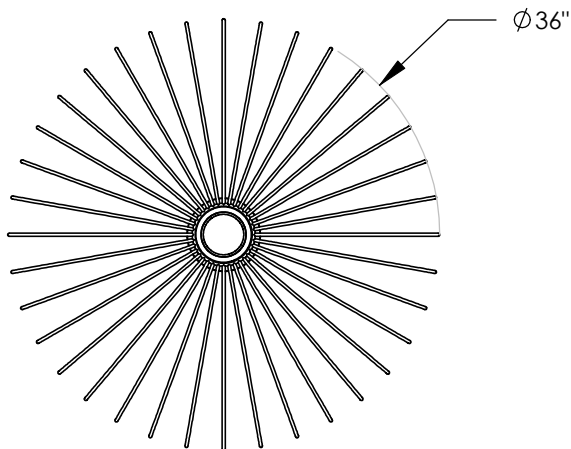

TOP BRASS LIGHTING

C1546 by Top Brass
May 18, 2020
kirk.laughton@topbrasslighting.com