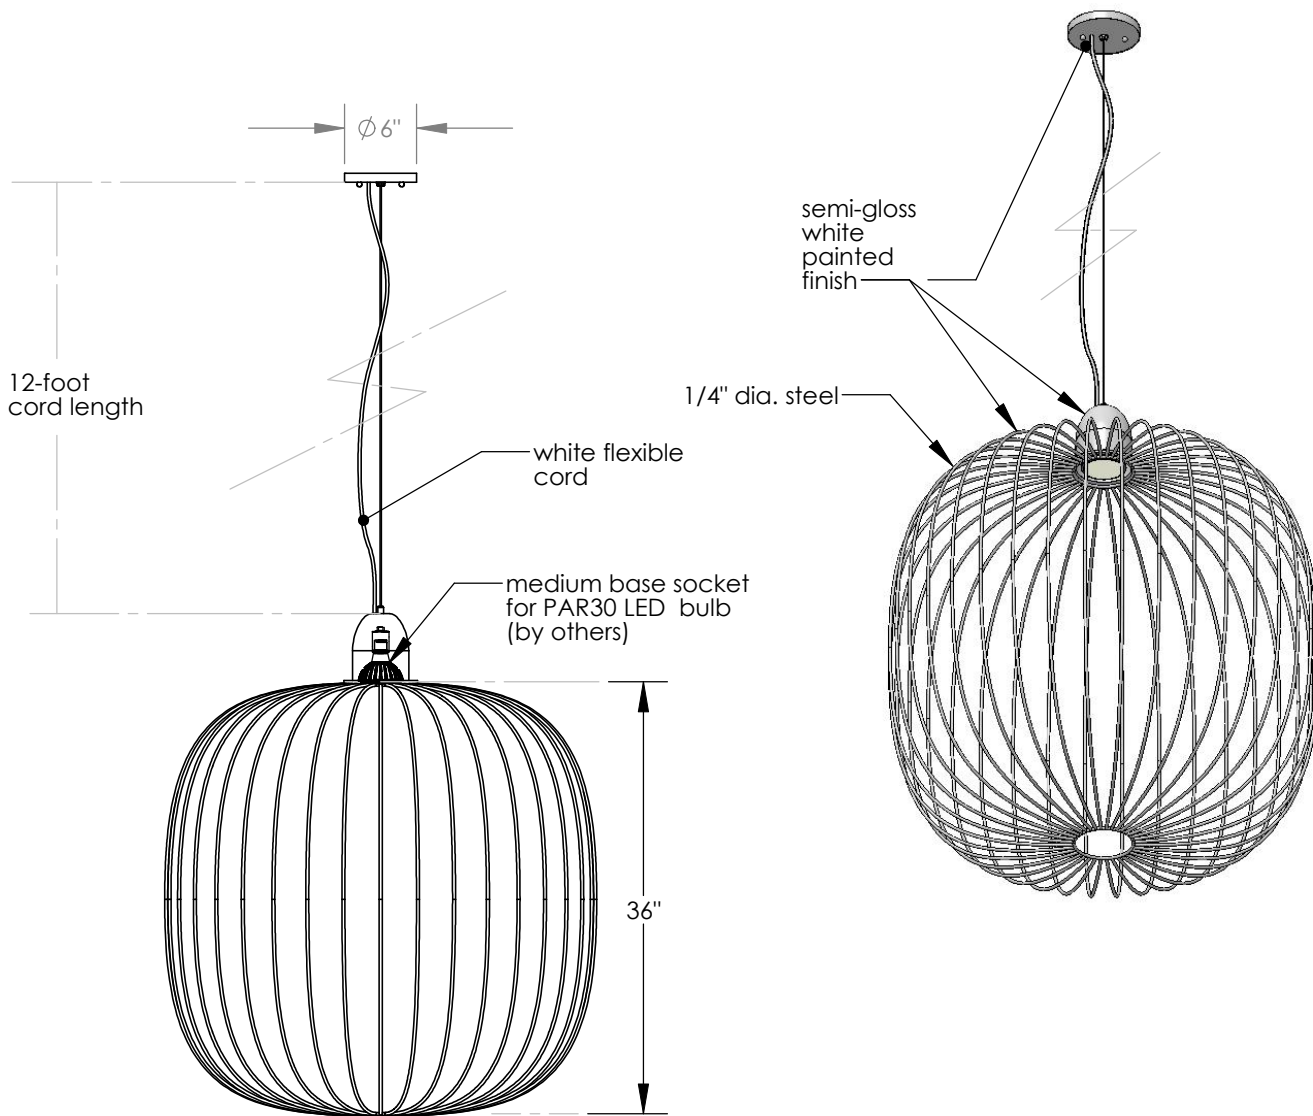

TOP BRASS LIGHTING

C1546 by Top Brass
May 18, 2020
kirk.laughton@topbrasslighting.com