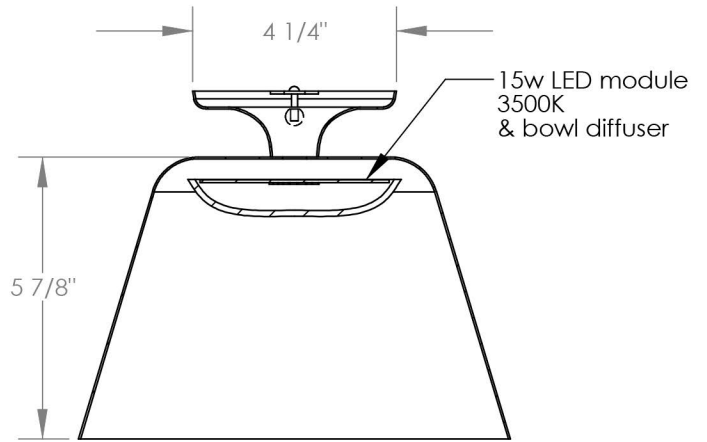

TOP BRASS LIGHTING

steel, with semigloss
painted finish,
SW 7066
"Gray Matters"

SECTION H-H