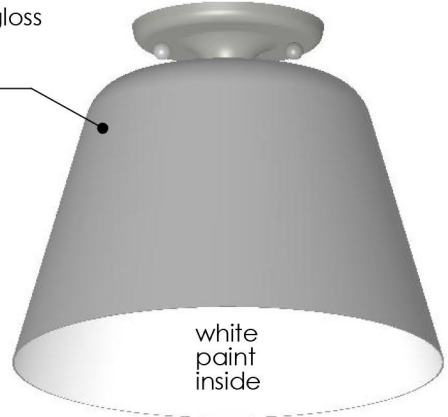

TOP BRASS LIGHTING

steel, with semigloss
painted finish,
SW 7066
"Gray Matters"

SECTION H-H