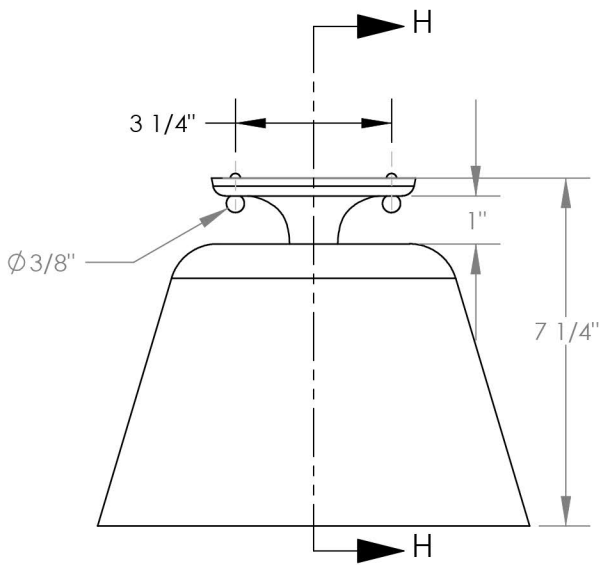

TOP BRASS LIGHTING

steel, with semigloss
painted finish,
SW 7066
"Gray Matters"

SECTION H-H