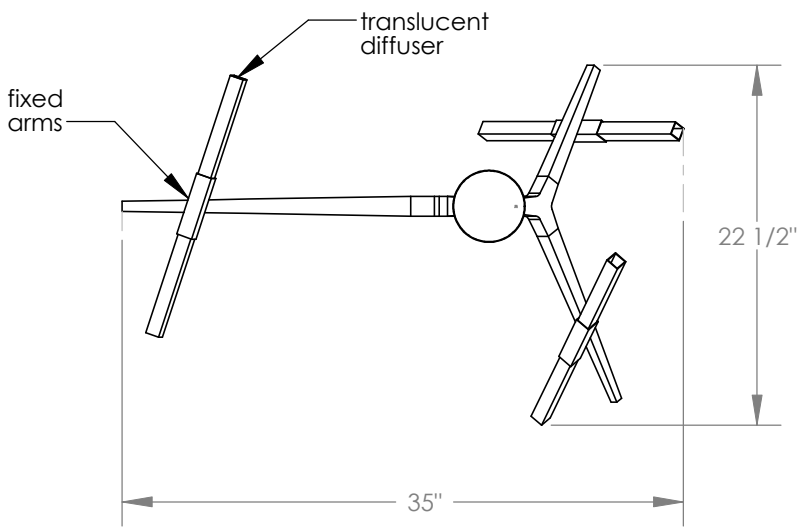

TOP BRASS LIGHTING

uses 6 x 4w 120v. LED bulb with G9 base,
Satco # 8682, 3000K dimmable
(bulbs not included)