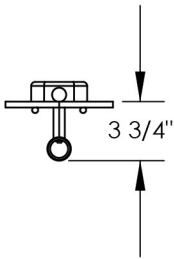

TOP BRASS LIGHTING

Top Brass # C1562

Aug 28, 2019
kirk.laughton@topbrasslighting.com