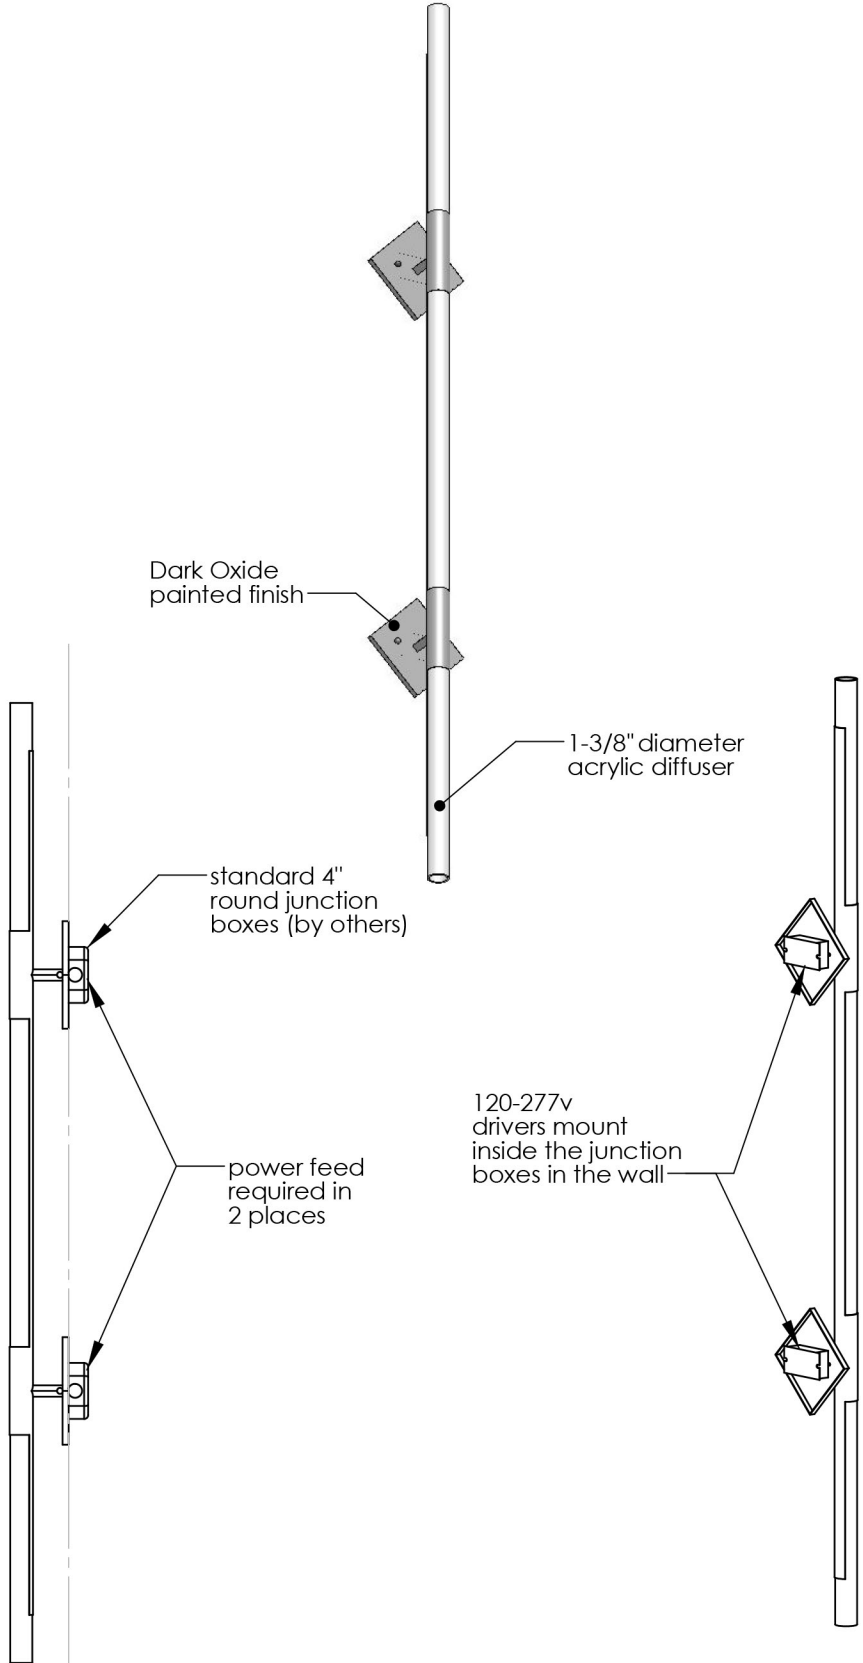

TOP BRASS LIGHTING

Top Brass # C1562

Aug 28, 2019
kirk.laughton@topbrasslighting.com