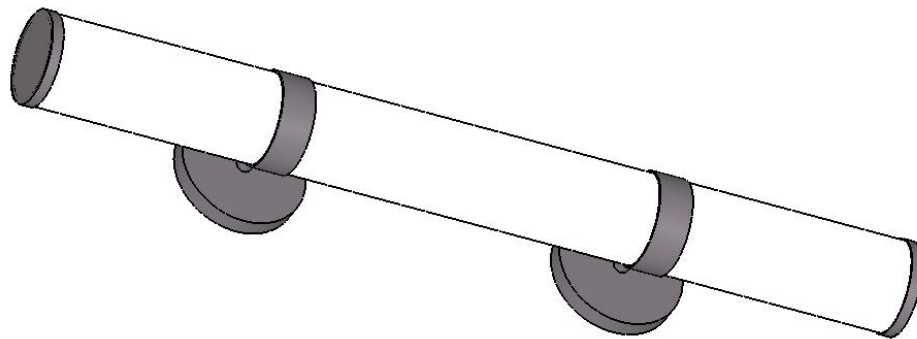

TOP BRASS LIGHTING

Top Brass C1618
Apr 24, 2020
sales@topbrasslighting.com