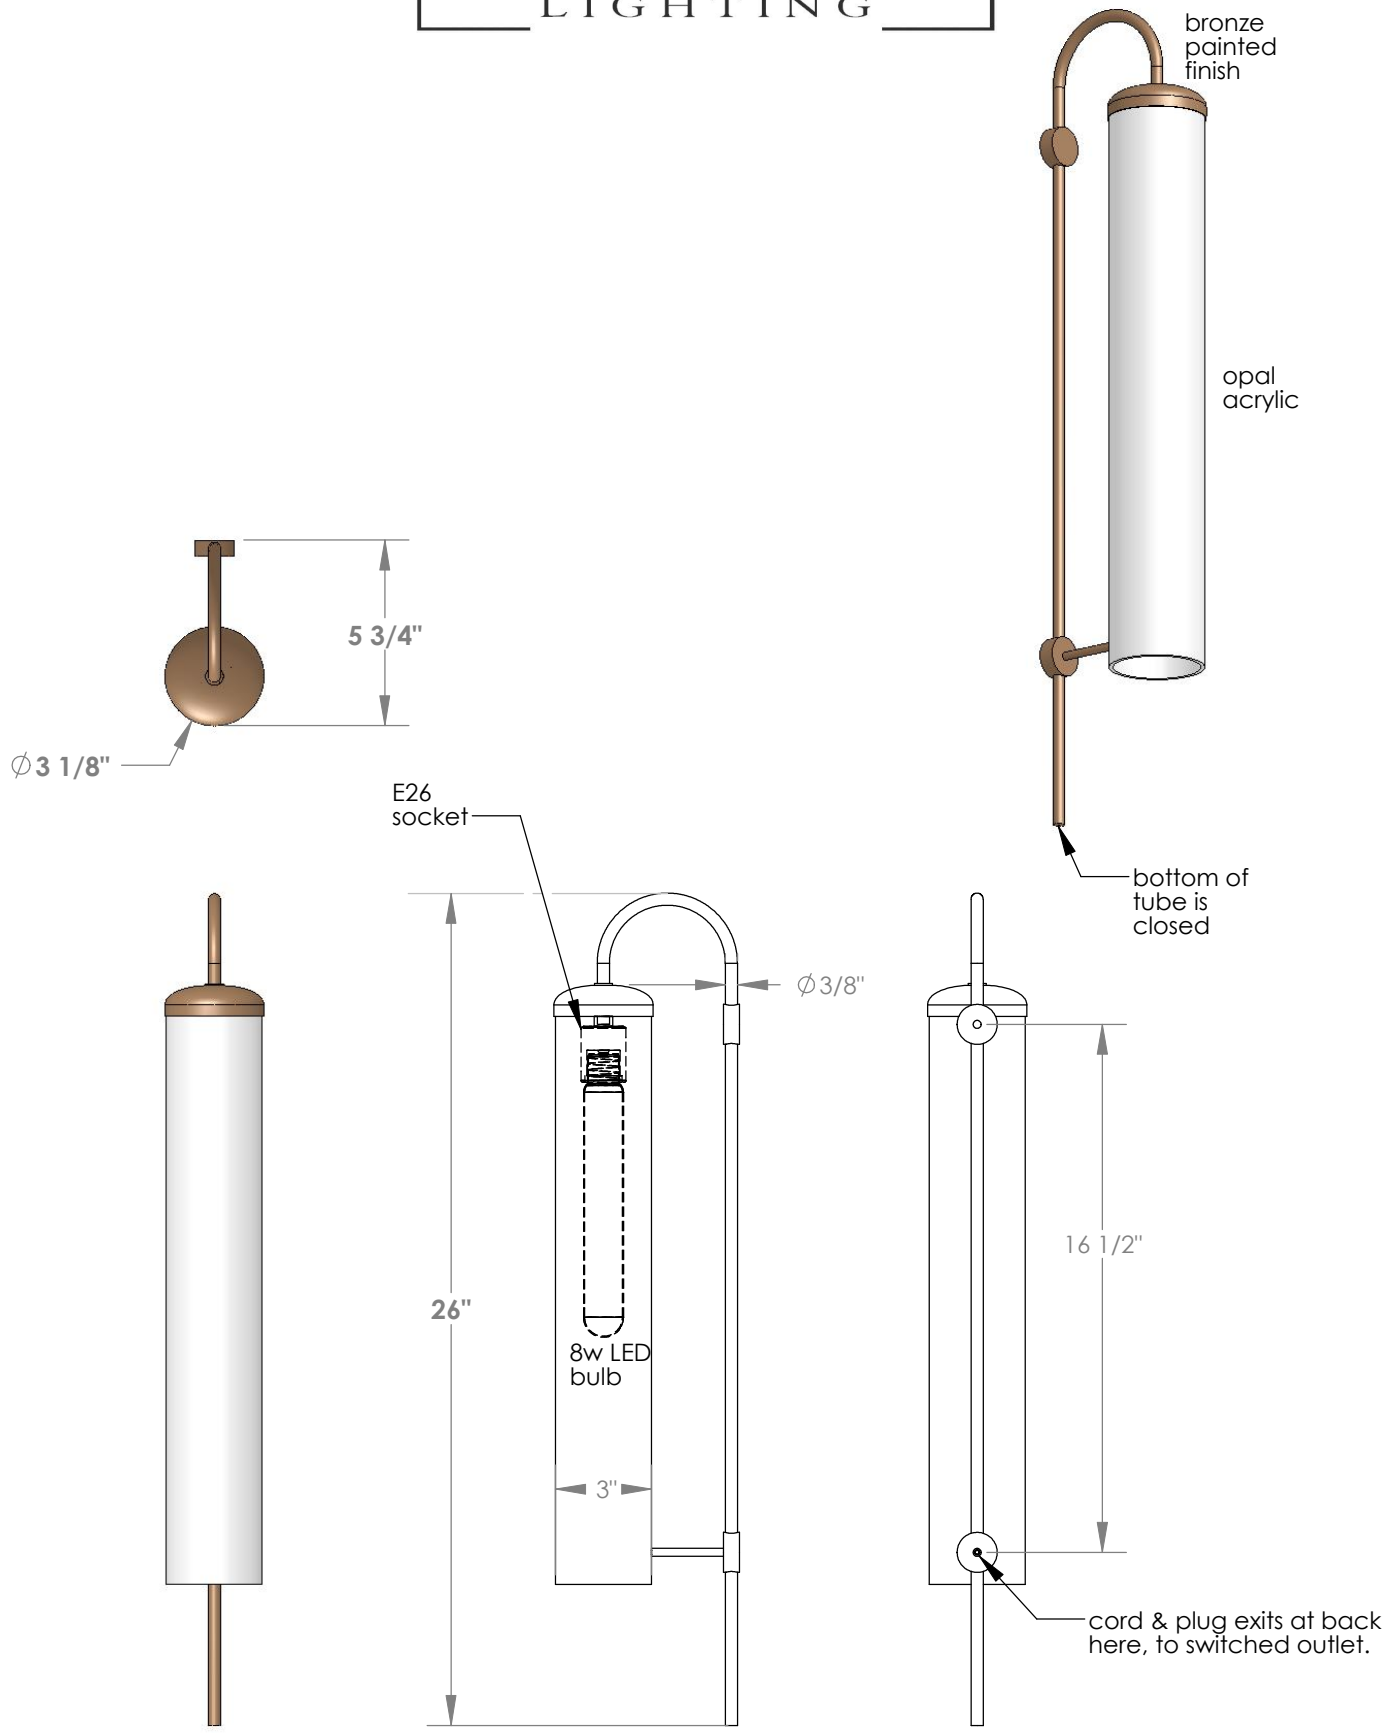

# TOP BRASS LIGHTING

Top Brass C1619  
Jun 1, 2020  
kirk.laughton@topbrasslighting.com