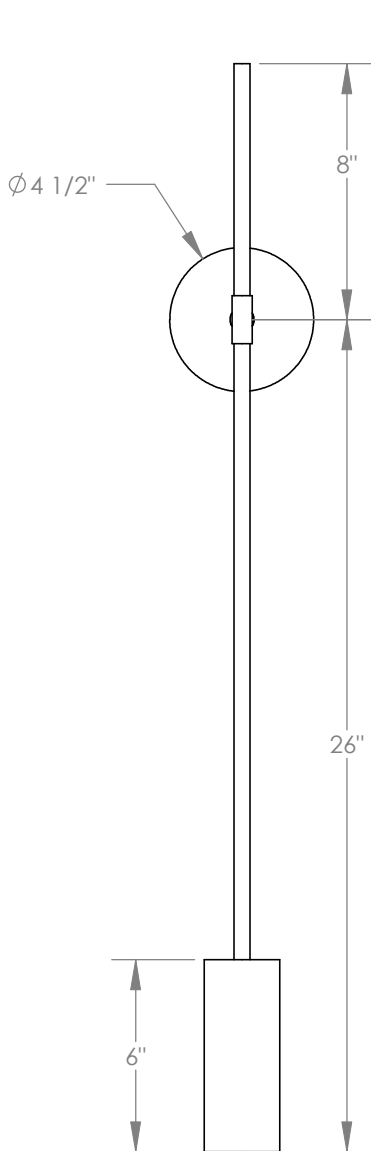

TOP BRASS LIGHTING

MR-16 LED bulb with
GU10 base, suggest
FEIT 4.6w
(not included)