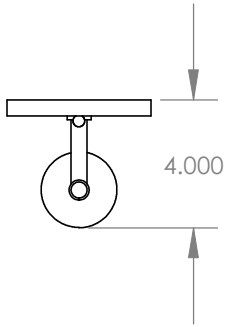

TOP BRASS LIGHTING

MR-16 LED bulb with
GU10 base, suggest
FEIT 4.6w
(not included)