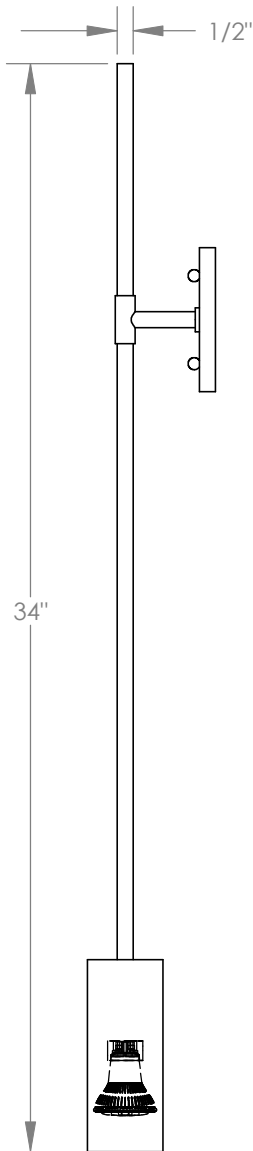

TOP BRASS LIGHTING

MR-16 LED bulb with
GU10 base, suggest
FEIT 4.6w
(not included)