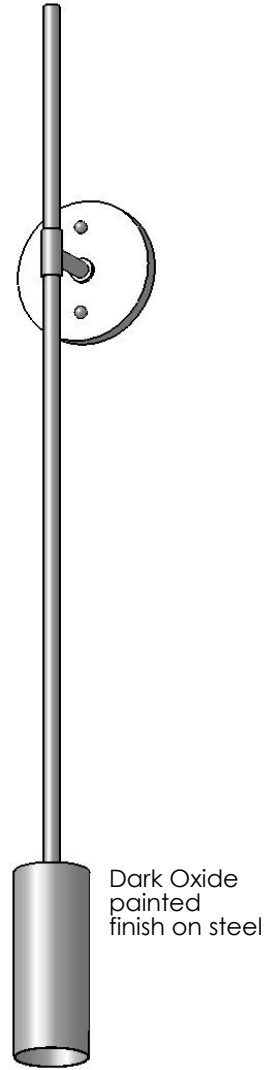

TOP BRASS LIGHTING

MR-16 LED bulb with
GU10 base, suggest
FEIT 4.6w
(not included)