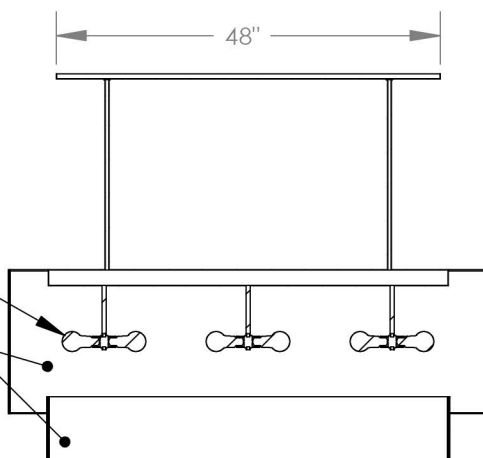

Dark Oxide (black) painted finish

SECTION J-J

6 x 15w medium base sockets

Silver organza fabric shade

SECTION A-A