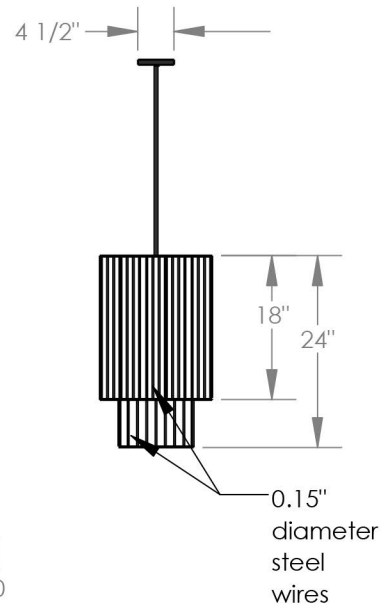

Dark Oxide (black) painted finish

SECTION J-J

6 x 15w medium base sockets

Silver organza fabric shade

SECTION A-A