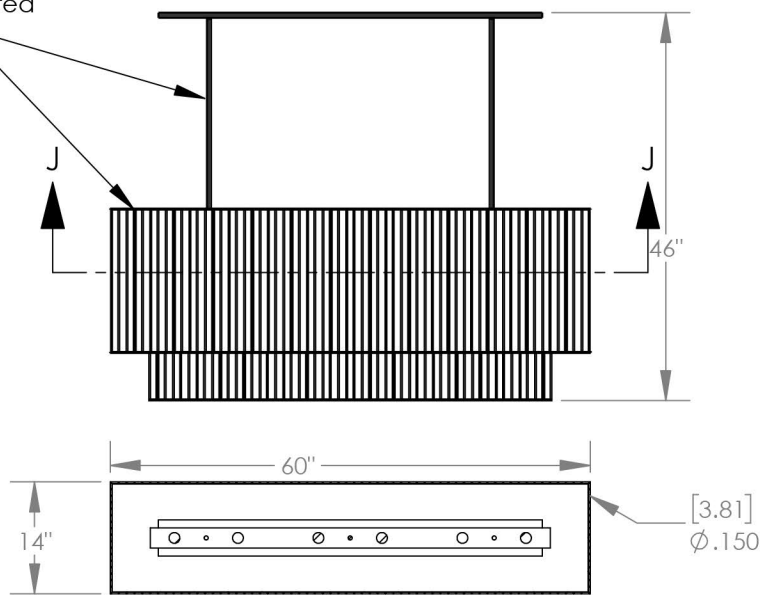

Dark Oxide (black) painted finish

SECTION J-J

6 x 15w medium base sockets

Silver organza fabric shade

SECTION A-A