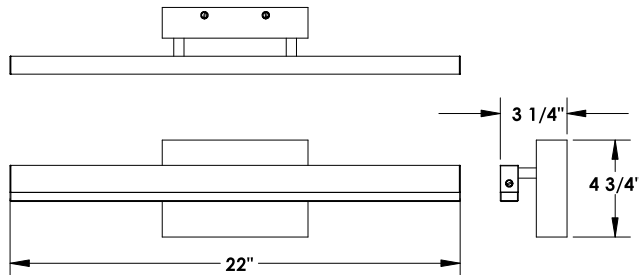

VANITY SCONCE # C1752

Shown in Dark Oxide powder coat finish,
15w. 3000K dedicated LED, 1100L output,
with 120/277v non-dimming driver
22" wide x 4.75" tall x 3.25" extension

Numera Lighting is a division of Top Brass (founded 1985)
sales@topbrasslighting.com ph: 410-298-8100
www.topbrasslighting.com www.numeralighting.com