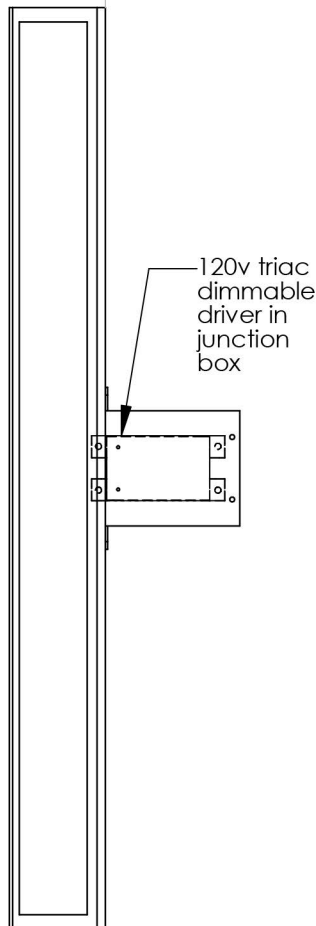

TOP BRASS LIGHTING

8w. 3000K.
CRI>90
900L at source,
LED strip
inside

mounts to 2" x 3"
switch box
that is 3.5" deep

WALL
LINE

opal acrylic
diffusers

polished
nickel