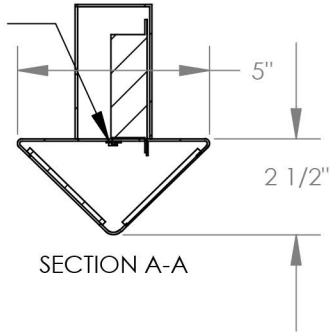

TOP BRASS LIGHTING

8w. 3000K.
CRI>90
900L at source,
LED strip
inside

mounts to 2" x 3"
switch box
that is 3.5" deep

WALL
LINE

opal acrylic
diffusers

polished
nickel