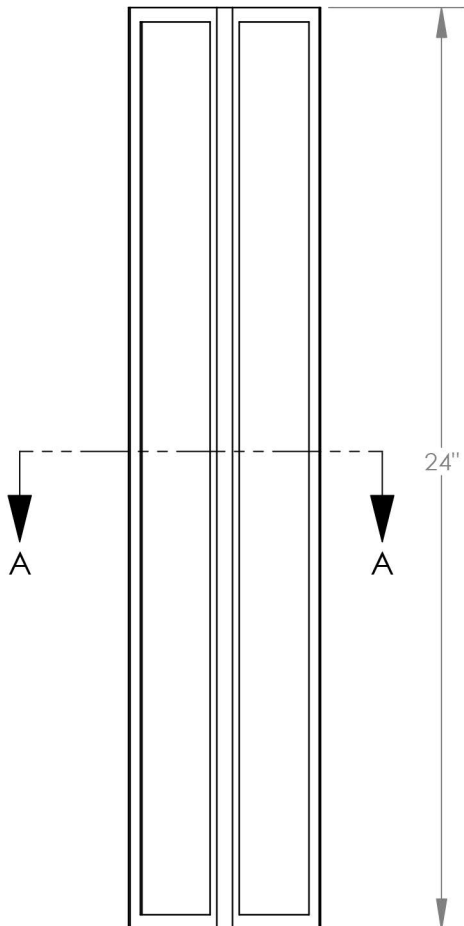

TOP BRASS LIGHTING

8w. 3000K.
CRI>90
900L at source,
LED strip
inside

mounts to 2" x 3"
switch box
that is 3.5" deep

WALL
LINE

opal acrylic
diffusers

polished
nickel