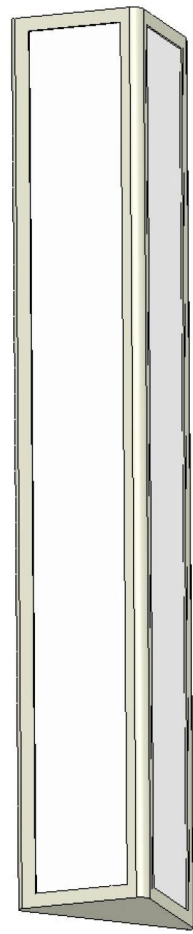

TOP BRASS LIGHTING

8w. 3000K.
CRI>90
900L at source,
LED strip
inside

mounts to 2" x 3"
switch box
that is 3.5" deep

WALL
LINE

opal acrylic
diffusers

polished
nickel