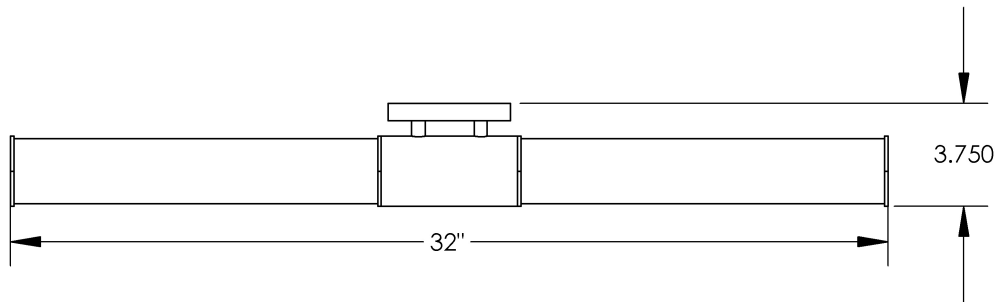

Medium Bronze painted finish
Dedicated LED 23w,
2700L at source, 3000K
ETL listed for safety

C1771 by Top Brass
Oct 27, 2022
kirk.laughton@topbrasslighting.com