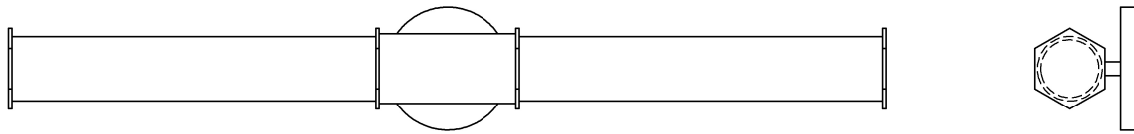

Medium Bronze painted finish
Dedicated LED 23w,
2700L at source, 3000K
ETL listed for safety

C1771 by Top Brass
Oct 27, 2022
kirk.laughton@topbrasslighting.com