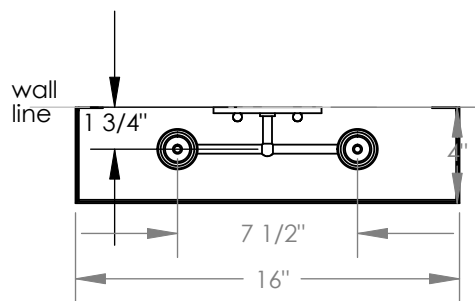

TOP BRASS LIGHTING NUMERA LIGHTING

Medium Base bulbs suggested:
 TCP# L11A19N1530K
 LED, 13.5w 1100L,
 3000K non-dimmable A19
 (not included)

C1905.01 Top Brass
 Feb 11, 2021
 kirk.laughton@topbrasslighting.com