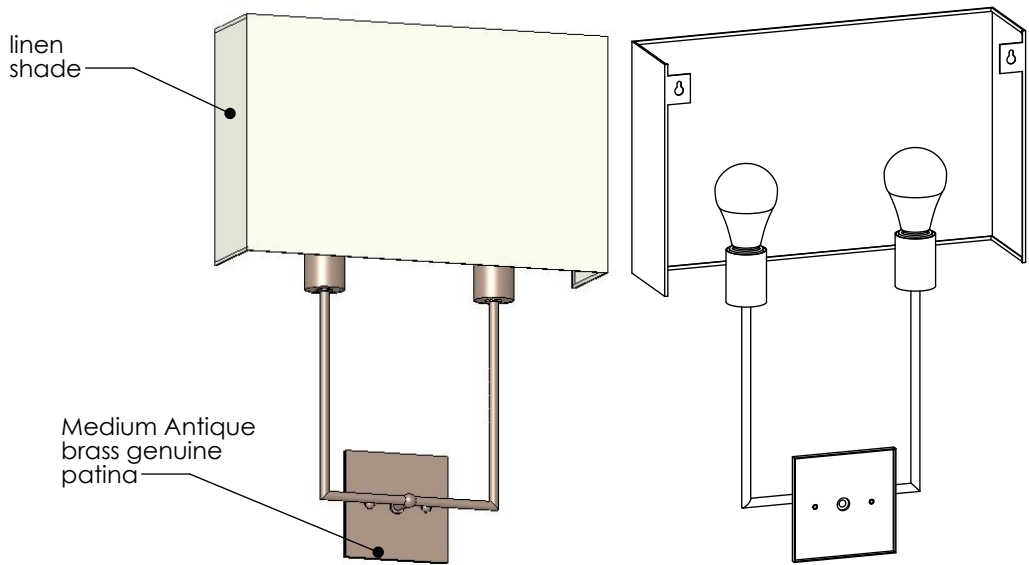

TOP BRASS LIGHTING NUMERA LIGHTING

Medium Base bulbs suggested:
 TCP# L11A19N1530K
 LED, 13.5w 1100L,
 3000K non-dimmable A19
 (not included)

C1905.01 Top Brass
 Feb 11, 2021
 kirk.laughton@topbrasslighting.com