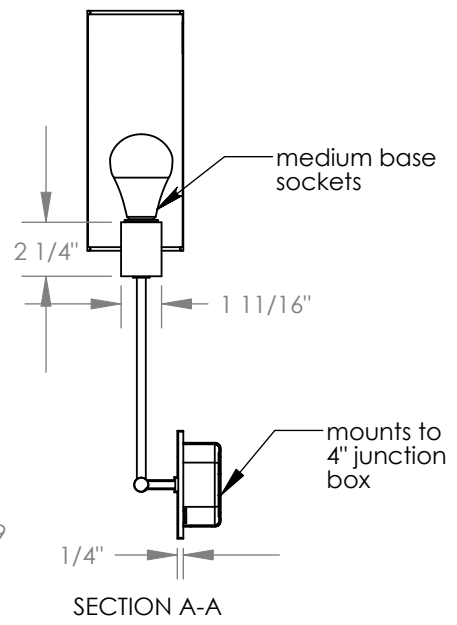

TOP BRASS LIGHTING NUMERA LIGHTING

Medium Base bulbs suggested:
 TCP# L11A19N1530K
 LED, 13.5w 1100L,
 3000K non-dimmable A19
 (not included)

C1905.01 Top Brass
 Feb 11, 2021
 kirk.laughton@topbrasslighting.com