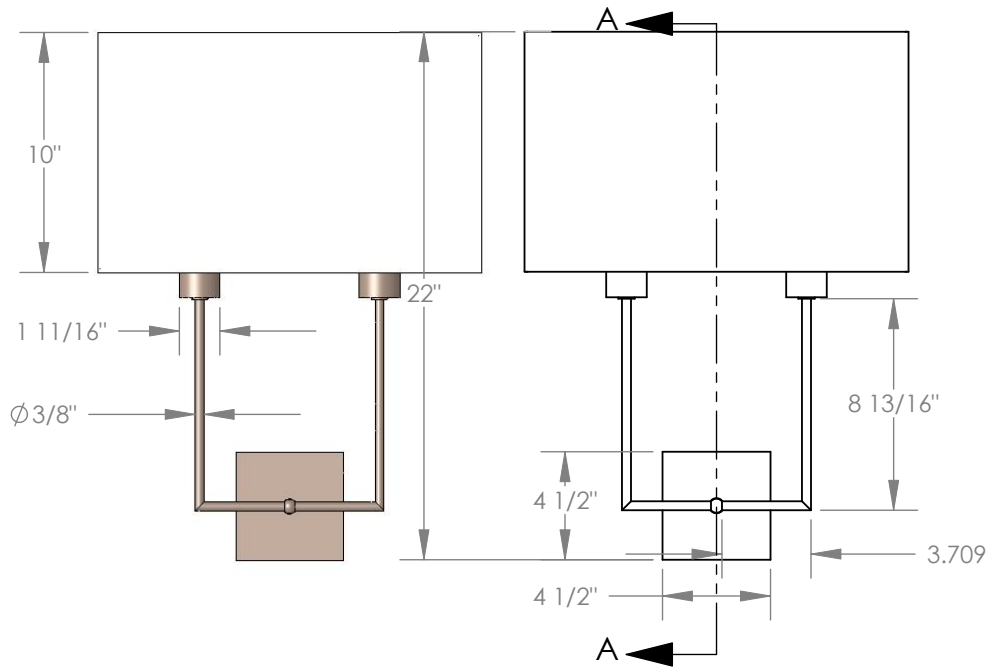

TOP BRASS LIGHTING NUMERA LIGHTING

Medium Base bulbs suggested:
 TCP# L11A19N1530K
 LED, 13.5w 1100L,
 3000K non-dimmable A19
 (not included)

C1905.01 Top Brass
 Feb 11, 2021
 kirk.laughton@topbrasslighting.com