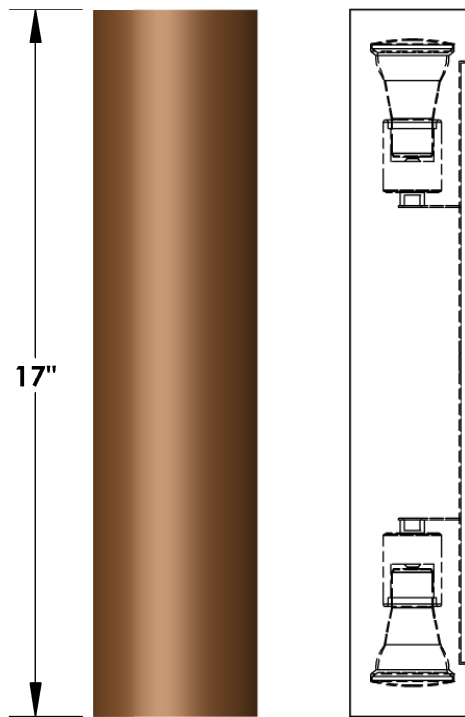

C1923 by Top Brass

ICEHOUSE SCONCE # C1923
17" tall x 4" wide x 3" extension
Shown at left in Light Antique Brass finish,
2 x E26 sockets for 7w PAR16 bulbs (by others)