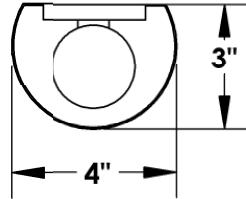

C1923 by Top Brass

ICEHOUSE SCONCE # C1923
17" tall x 4" wide x 3" extension
Shown at left in Light Antique Brass finish,
2 x E26 sockets for 7w PAR16 bulbs (by others)