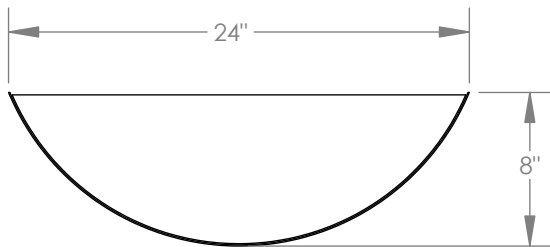

Medium Antique Brass genuine patina

opal acrylic diffusers top and bottom

4 x E26 sockets for 15w LED bulbs