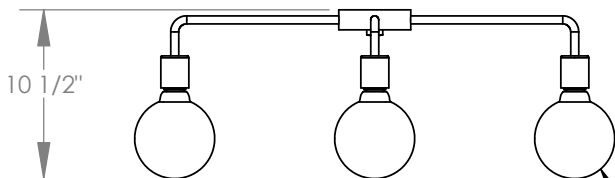

TOP BRASS LIGHTING

Dark Oxide
(black) finish

G40 LED bulb,
medium base
(by others)