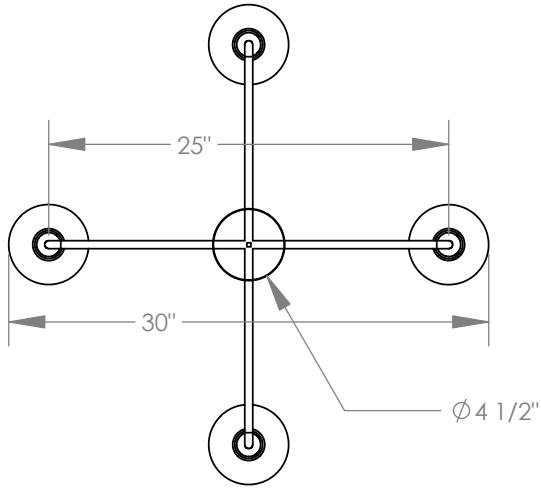

TOP BRASS LIGHTING

Dark Oxide
(black) finish

G40 LED bulb,
medium base
(by others)