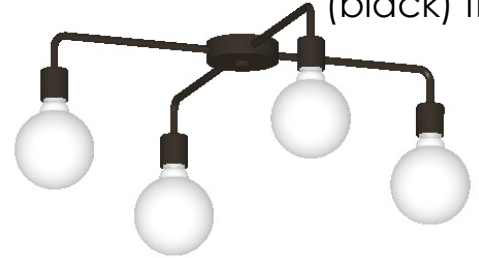

TOP BRASS LIGHTING

Dark Oxide
(black) finish

G40 LED bulb,
medium base
(by others)