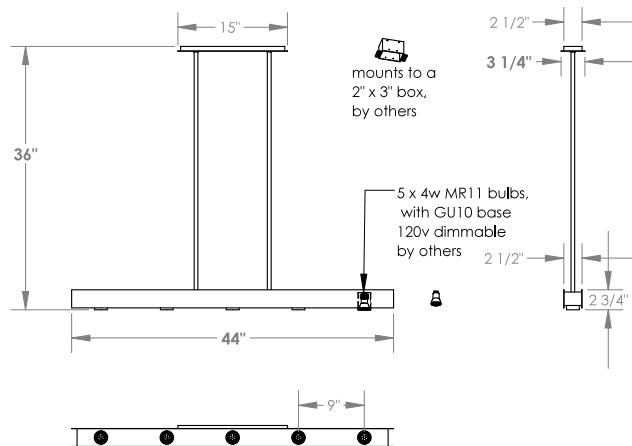

C1979 Beam Fixture

**44" wide x 36" overall drop
metal with Dark Oxide finish (black)
and Polished Chrome around the bulbs
5 x GU10 sockets for MR11 LED bulbs (by others)**