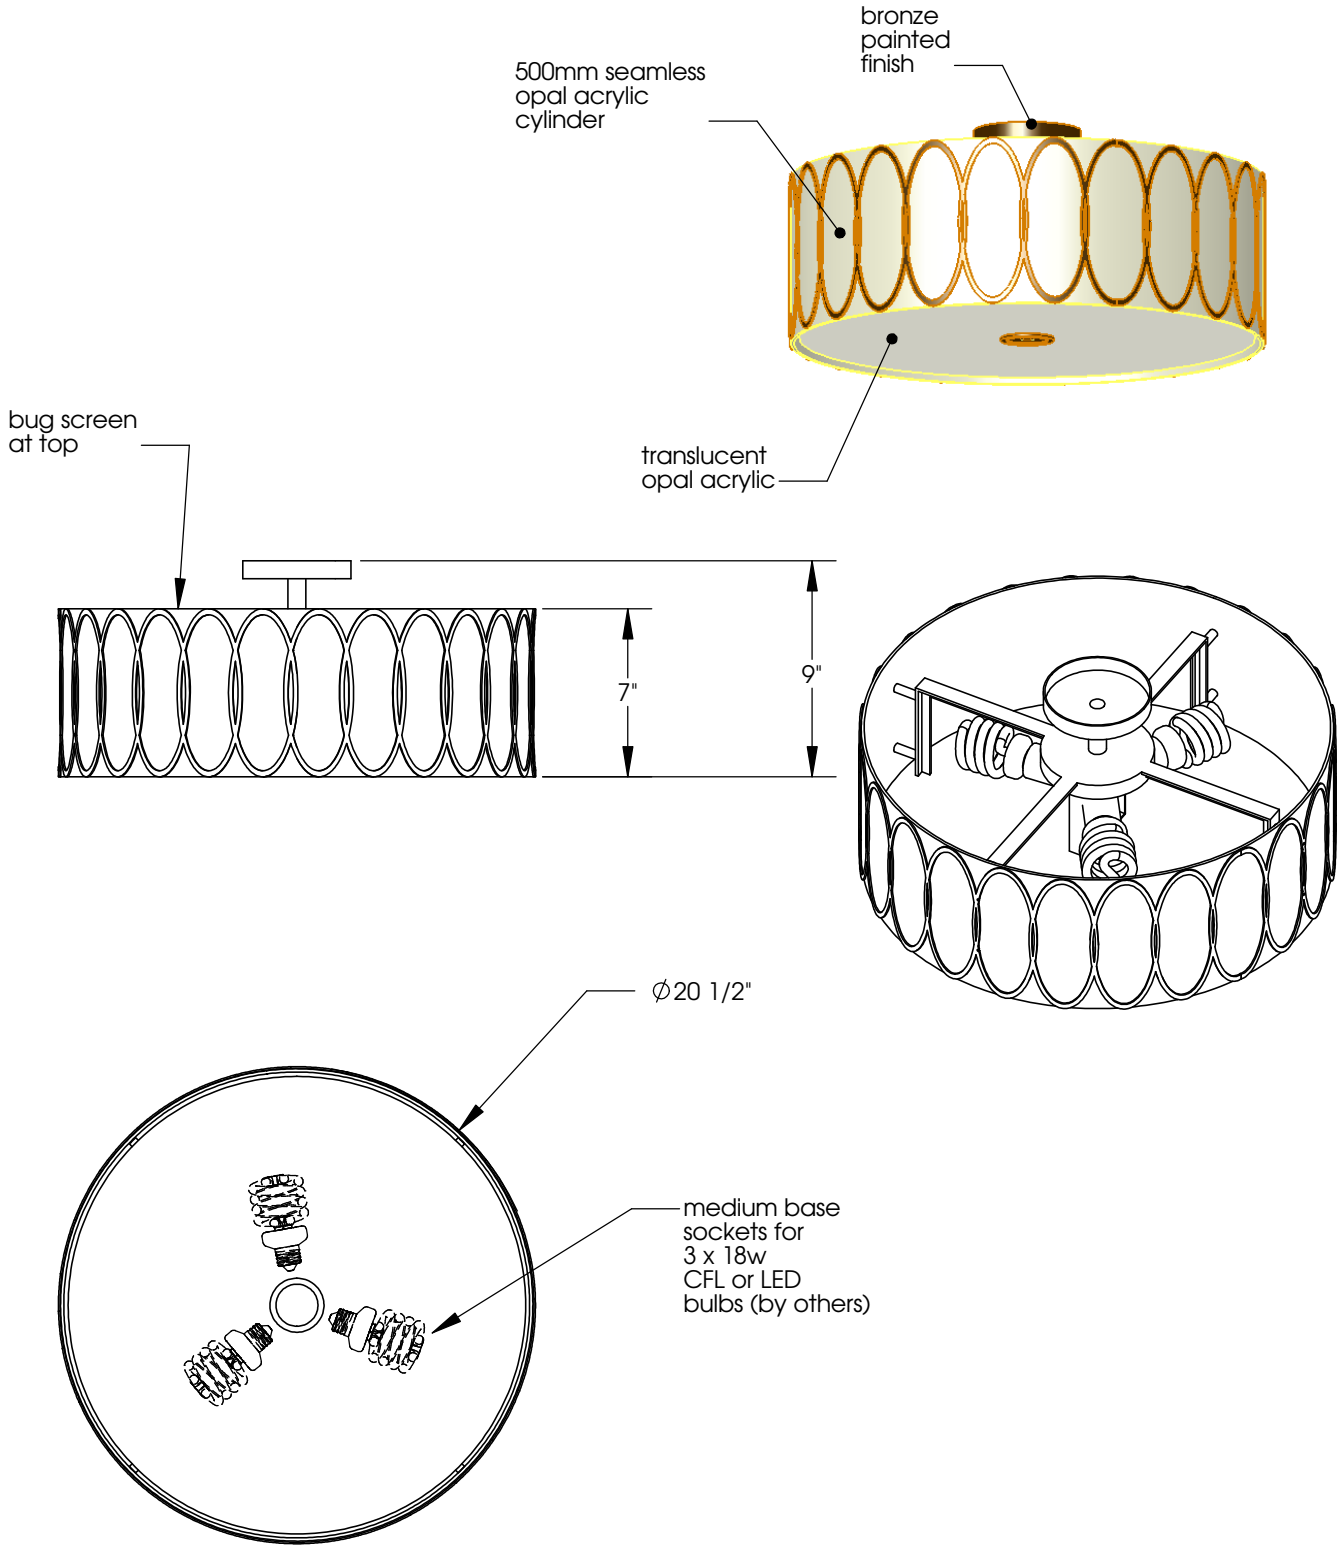

TOP BRASS LIGHTING

Top Brass C-303.04
Mar 31, 2015
by Kirk Laughton 410-298-8100
Kirk.Laughton@TopBrassLighting.com