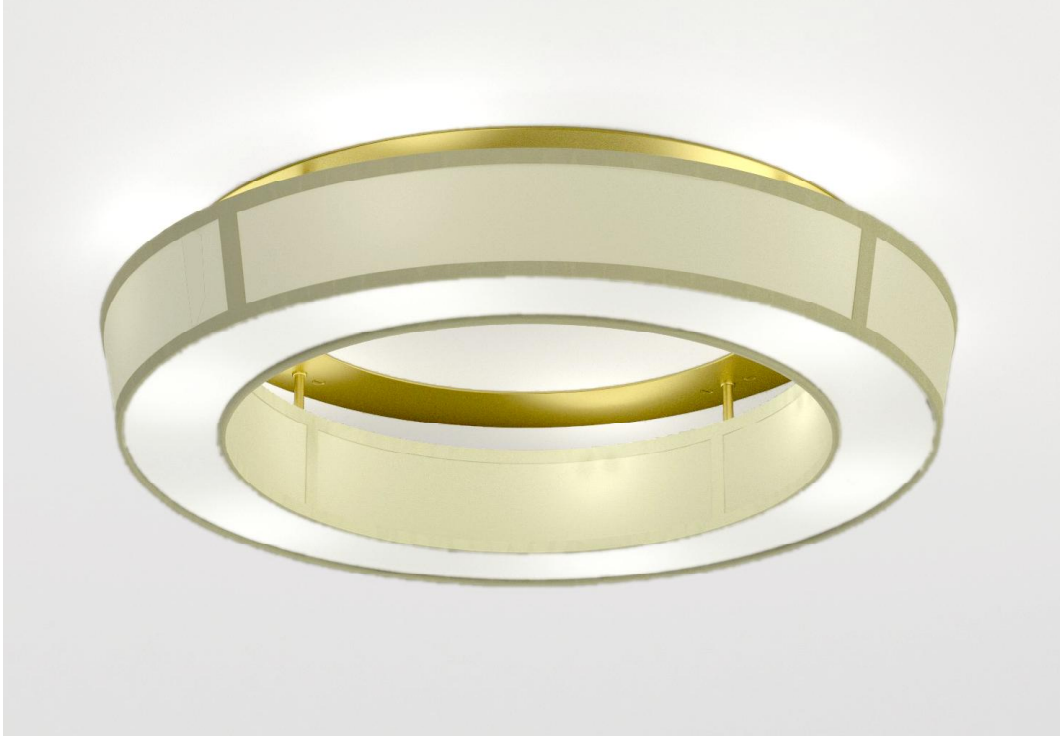

TOP BRASS LIGHTING

TAPERED-RING FIXTURE C-828
Shown in Brushed Brass finish,
with cream linen shade and opal acrylic diffuser.
Six medium base sockets for LED bulbs.
Mounts to rectangle switch box at perimeter.