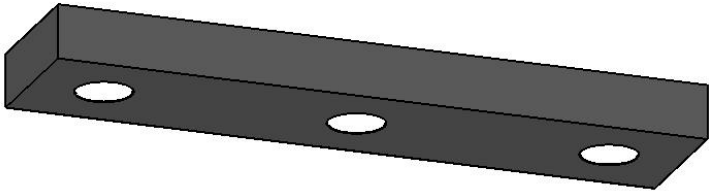

TOP BRASS LIGHTING

C-996.01 by Top Brass
Aug 6, 2018
kirk.laughton@topbrasslighting.com