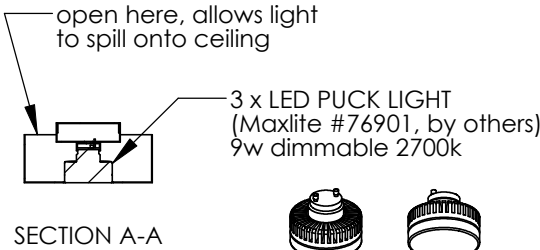

TOP BRASS LIGHTING

C-996.01 by Top Brass
Aug 6, 2018
kirk.laughton@topbrasslighting.com