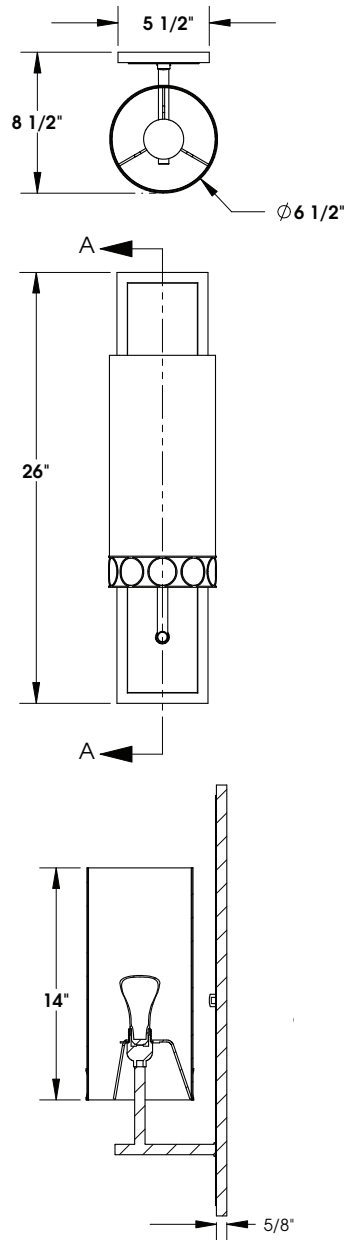

TOP BRASS LIGHTING

WORLDGATE SCONCE C-819
26" tall x 6.5" wide x 8.5" extension.
Standard base socket, UL for 32w CFL or LED bulb.
Wood back-plate in walnut finish, polished nickel
on metal, and off-white linen shade.