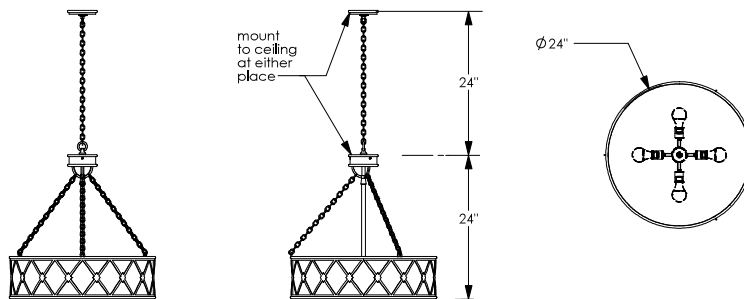

TOP BRASS LIGHTING

TRELLIS PENDANT # 424
in Dark Antique Brass painted finish
24" diameter x 48" max. overall drop
4 x 60w. standard base sockets
opal acrylic at bottom & side

Top Brass Lighting, 1719 Whitehead Rd, Baltimore, MD 21207
sales@topbrasslighting.com ph: 410-298-8100