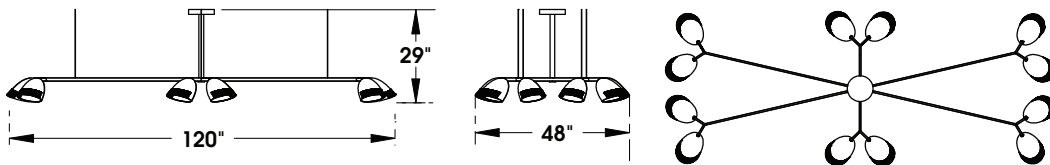

TOP BRASS LIGHTING

TOP BRASS C-750

This ceiling fixture is inspired by the designs of Serge Mouille.

Each slotted metal shade contains a medium base socket.

The finish show is # 39 powder coat paint - like a very dark oil rubbed bronze.