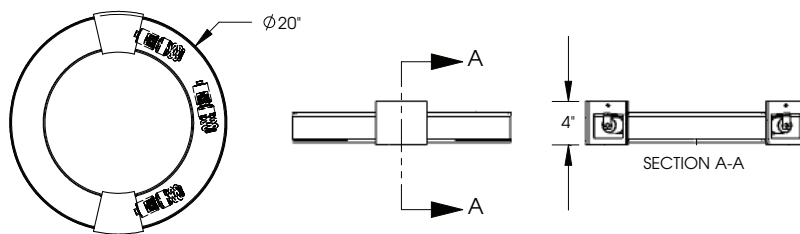

TOP BRASS LIGHTING

WEDGES CEILING FIXTURE C-827
Shown in Medium Antique Brass finish,
with cream linen shade and opal acrylic diffuser.
Six medium base sockets for LED or CFL bulbs.
Mounts to 4" junction box at perimeter.